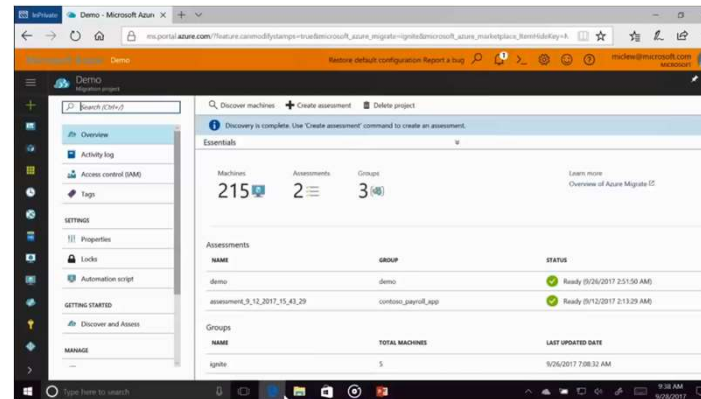

**Microsoft presenter installs
Chrome after Edge freezed , 2:24
Vídeo disponível no Youtube**