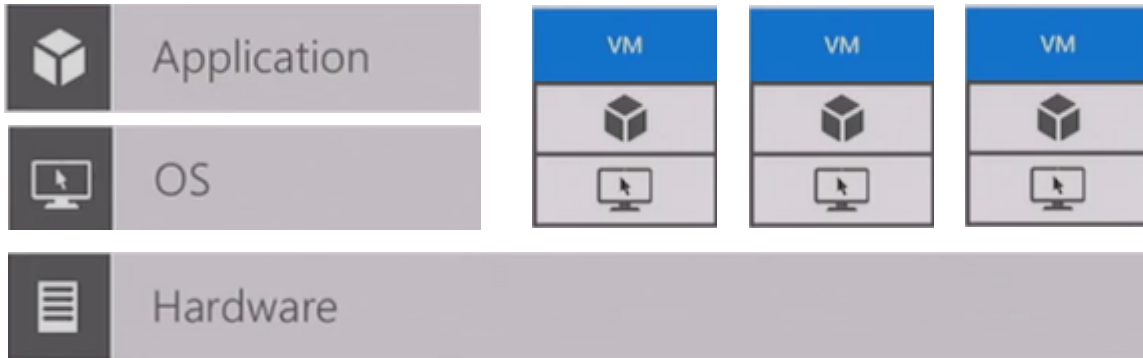

Windows Containers

Máquinas virtuais tradicionais